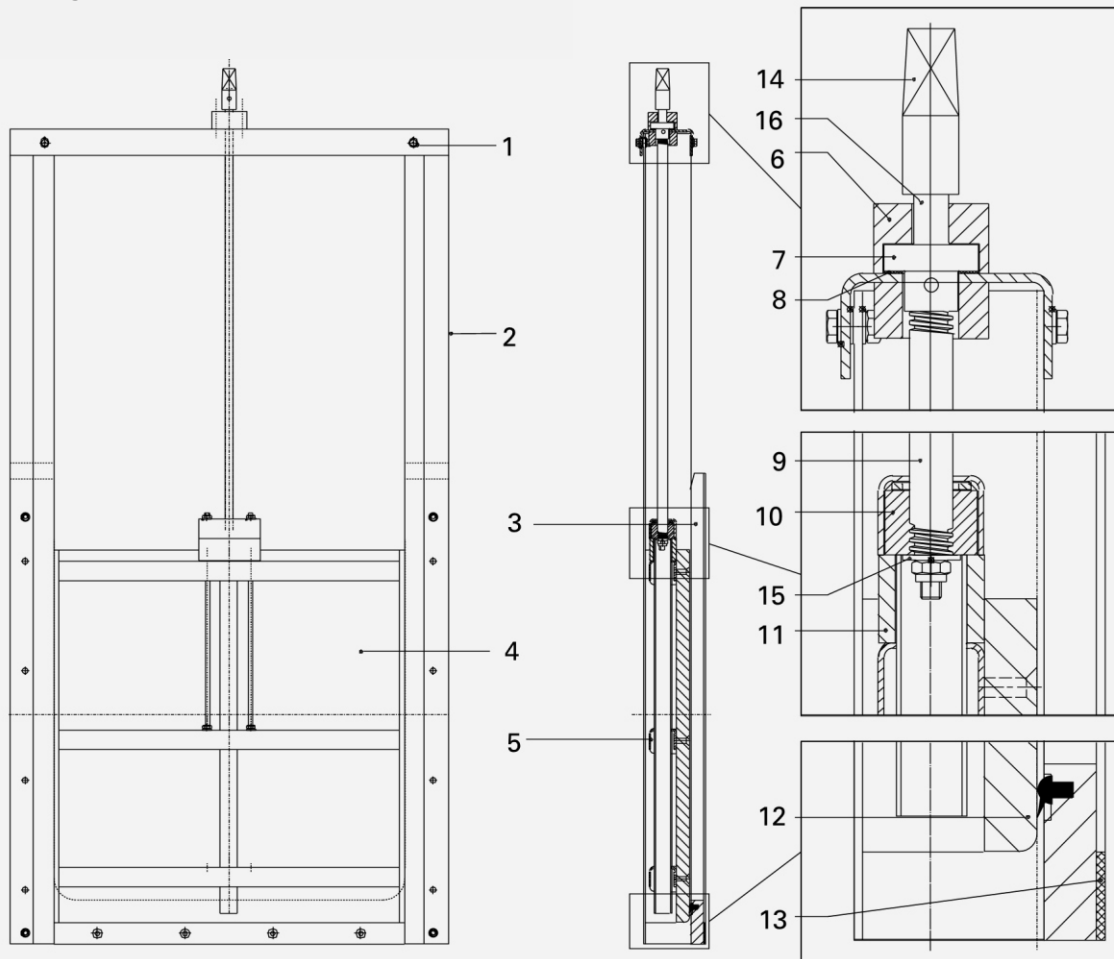

## Sluice gates WA-PKS Westatlantic flow control

WESTATLANTIC Tech Corp.  
 www.westatlantictech.com  
 sales@westatlantictech.com 902 455 4455

1	cross bar	Stainless steel AISI 316
2	guides	Stainless steel AISI 316
3	frame plate	HDPE
4	door	HDPE
5	reinforcement profiles	Stainless steel AISI 316
6	bearing house	POM
7	bearing	Stainless steel AISI 316
8	bearing ring	Polymer
9	spindle	Stainless steel AISI 316
10	nut	Bronze
11	distance block	HDPE
12	sealing door / frame plate	EPDM
13	sealing penstock / concrete	Neoprene
14	conical socket	Stainless steel AISI 316
15	end stop	Stainless steel AISI 316
16	bare shaft	Stainless steel AISI 316